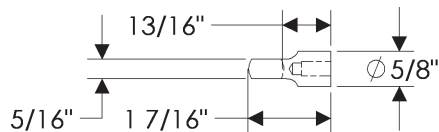

ROCKY MOUNTAIN®

H A R D W A R E

CK357
15"

CK359
19"

Olympus Cabinet Pulls