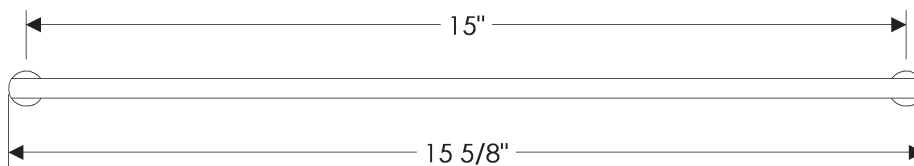

ROCKY MOUNTAIN®

H A R D W A R E

CK357
15"

CK359
19"

Olympus Cabinet Pulls