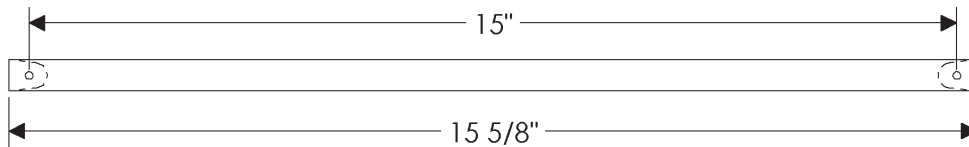

ROCKY MOUNTAIN®

H A R D W A R E

CK258
4"

CK260
6"

CK262
12"

CK264
15"

CK285
18"

Rail Cabinet Pulls