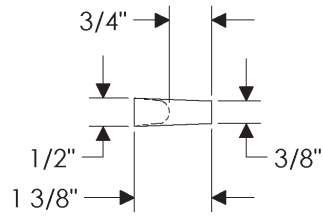

ROCKY MOUNTAIN®

H A R D W A R E

CK258
4"

CK260
6"

CK262
12"

CK264
15"

CK285
18"

Rail Cabinet Pulls