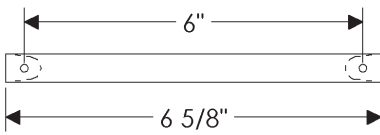

ROCKY MOUNTAIN®

H A R D W A R E

CK258
4"

CK260
6"

CK262
12"

CK264
15"

CK285
18"

Rail Cabinet Pulls