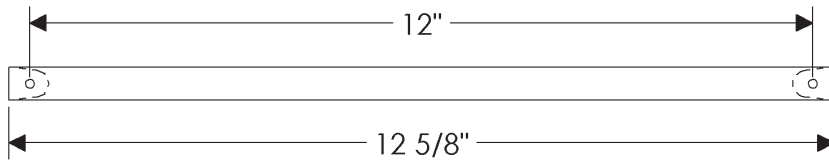

ROCKY MOUNTAIN®

H A R D W A R E

CK258
4"

CK260
6"

CK262
12"

CK264
15"

CK285
18"

Rail Cabinet Pulls