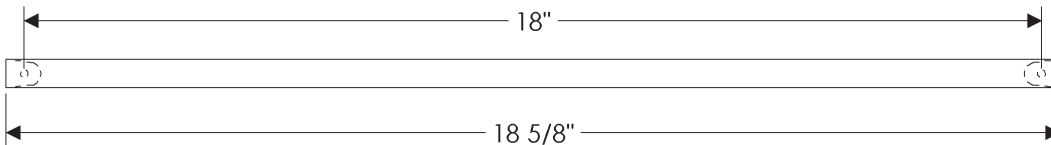

ROCKY MOUNTAIN®

H A R D W A R E

CK258
4"

CK260
6"

CK262
12"

CK264
15"

CK285
18"

Rail Cabinet Pulls