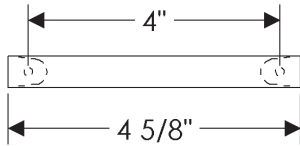

ROCKY MOUNTAIN®

H A R D W A R E

CK258
4"

CK260
6"

CK262
12"

CK264
15"

CK285
18"

Rail Cabinet Pulls