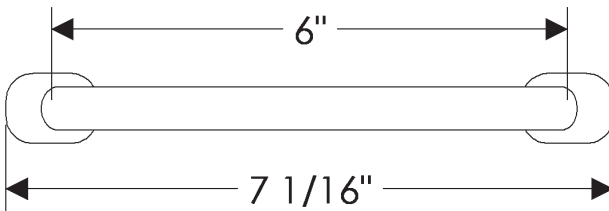

ROCKY MOUNTAIN®

H A R D W A R E

CK310
3 5/8"

CK318
4"

CK311
6"

CK343
13"

Sash Cabinet Pulls