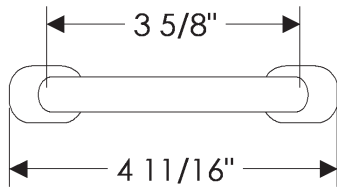

ROCKY MOUNTAIN®

H A R D W A R E

CK310
3 5/8"

CK318
4"

CK311
6"

CK343
13"

Sash Cabinet Pulls