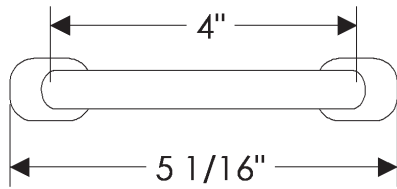

ROCKY MOUNTAIN®

H A R D W A R E

CK310
3 5/8"

CK318
4"

CK311
6"

CK343
13"

Sash Cabinet Pulls