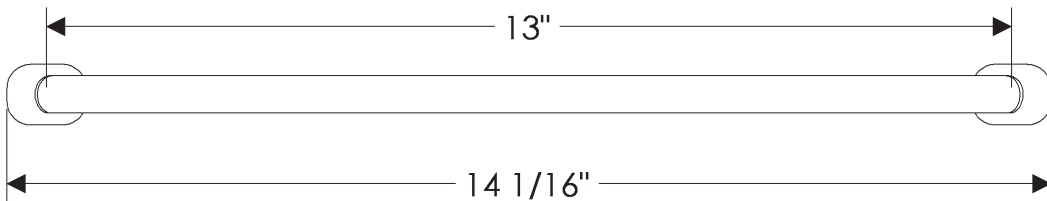

ROCKY MOUNTAIN®

H A R D W A R E

CK310
3 5/8"

CK318
4"

CK311
6"

CK343
13"

Sash Cabinet Pulls