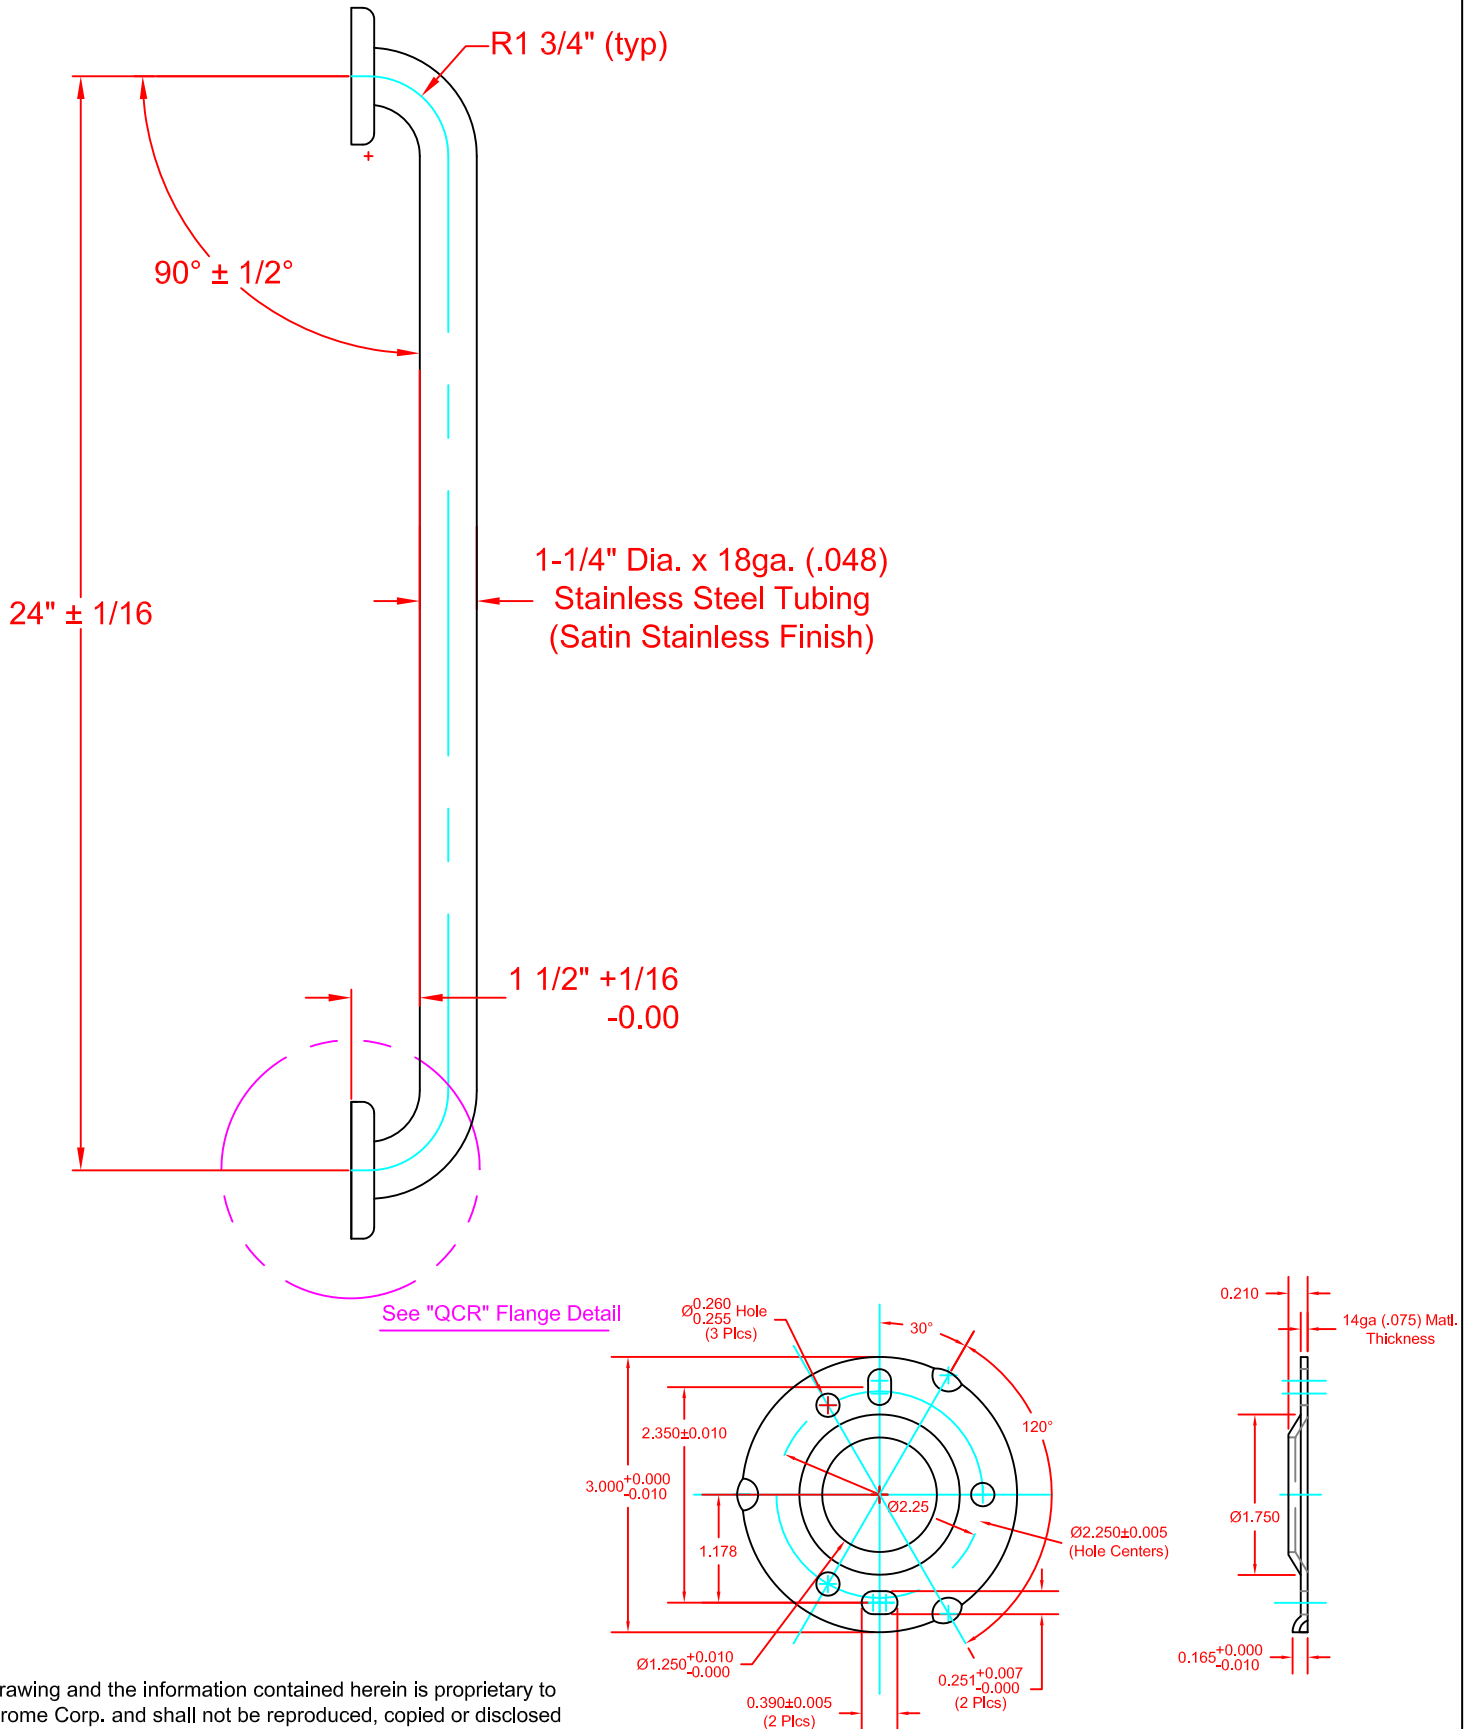

SEACHROME

Seachrome Corporation
1906 East Dominguez Street
Long Beach, California 90810
Phone: (800) 955-2476
Fax: (800) 444-3380

Description:

IGSS-240-QCR
24" Straight Grab Bar
(Satin Stainless Finish)

Customer:

Customer Part #

02-08-2016

This drawing and the information contained herein is proprietary to Seachrome Corp. and shall not be reproduced, copied or disclosed in whole, or part, or used for manufacturing or for any other purpose without the written permission of Seachrome Corporation.

QCR -14ga. Mounting Flange
w/ 1-1/4" Hole, 5 Hole Flange.