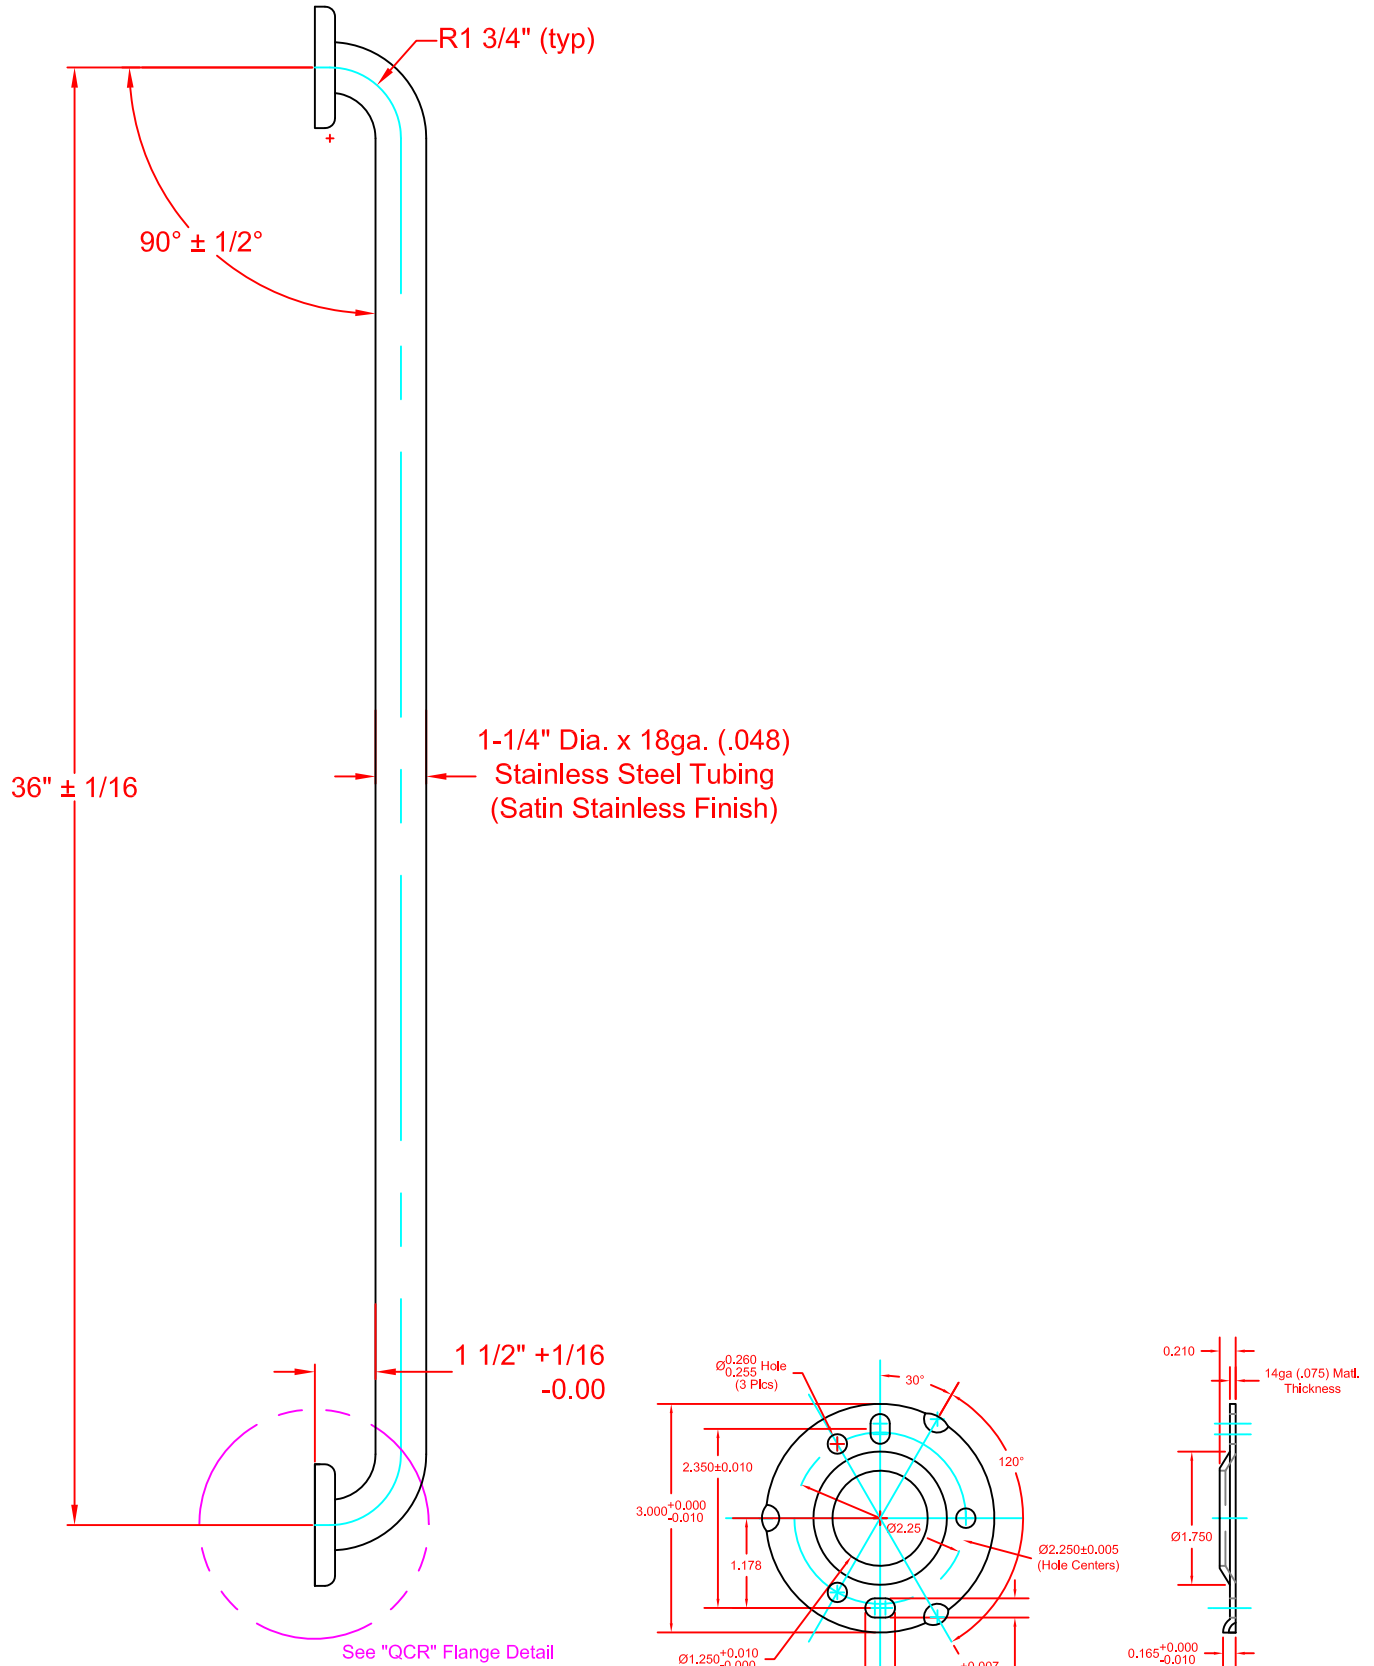

SEACHROME

Seachrome Corporation
1906 East Dominguez Street
Long Beach, California 90810
Phone: (800) 955-2476
Fax: (800) 444-3380

Description:

IGSS-360-QCR
36" Straight Grab Bar
(Satin Stainless Finish)

Customer:

Customer Part #

02-08-2016

This drawing and the information contained herein is proprietary to Seachrome Corp. and shall not be reproduced, copied or disclosed in whole, or part, or used for manufacturing or for any other purpose without the written permission of Seachrome Corporation.

QCR -14ga. Mounting Flange w/ 1-1/4" Hole, 5 Hole Flange.