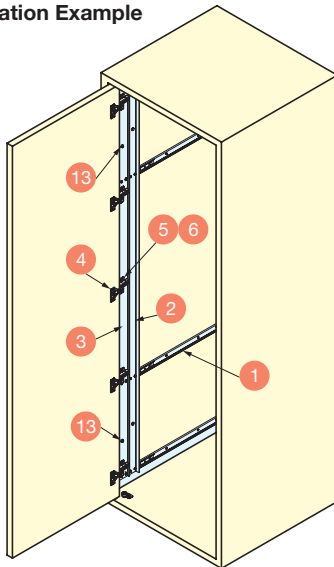

POCKET DOOR SYSTEM (INSET)

ALT-ST20-D360

- Create a clean design with doors that can conveniently pocket away.
- Can manage doors up to 94-1/2" (2400 mm) tall weighing up to 44 lbs (20 kg).
- 5-speed adjustable soft-closing dampers (Uses 360 Olympia Hinges)
- 5-stage angle adjustment eliminating sagging doors
- L-Shaped connecting plate minimizing racking and reduces door sag.
- Available slide lengths: 16", 19", 22", 24" and 28".
- Durability: successfully passed 40,000 open/close private cycles.

Installation Example

Easy Door Alignment Adjustment

When installing, you can adjust the hanging angle just by lifting up the door.

Installation Example

- Number of slides
- S type : 2 pairs
- M type : 3 pairs
- L type : 4 pairs
- LL type : 4 pairs

Door Cut Out Dimensions

Last Digits of Item Name (Parts Set)	Door Storage Amount	Min. Cabinet Depth
16	10-9/16" (269 mm) + Thickness	16-1/4" (412 mm) + Thickness
19	13-9/16" (345 mm) + Thickness	19-3/16" (488 mm) + Thickness
22	16-9/16" (421 mm) + Thickness	22-3/16" (564 mm) + Thickness
24	18-9/16" (472 mm) + Thickness	24-3/16" (615 mm) + Thickness
28	22-5/8" (574 mm) + Thickness	28-1/4" (717 mm) + Thickness

Type	Hinge Placement				Slide Placement		
	A	B	C	D	E	F	G
S Type	22-13/16" (580 mm)	-	-	-	26-3/4" (680 mm)	-	-
M Type	19-5/16" (490 mm)	19-5/16" (490 mm)	-	-	23-1/4" (590 mm)	19-5/16" (490 mm)	-
L Type	19-11/16" (500 mm)	14-15/16" (380 mm)	19-11/16" (500 mm)	-	19-11/16" (500 mm)	18-7/8" (480 mm)	19-11/16" (500 mm)
LL Type	17-3/4" (450 mm)	17-5/16" (440 mm)	17-5/16" (440 mm)	17-3/4" (450 mm)	17-3/4" (450 mm)	38-9/16" (980 mm)	17-3/4" (450 mm)