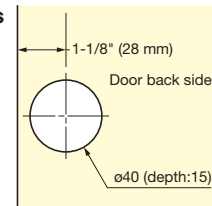

POCKET DOOR SYSTEM (INSET)

ALT-ST20-D360

- Create a clean design with doors that can conveniently pocket away.
- Can manage doors up to 94-1/2" (2400 mm) tall weighing up to 44 lbs (20 kg).
- 5-speed adjustable soft-closing dampers (Uses 360 Olympia Hinges)
- 5-stage angle adjustment eliminating sagging doors
- L-Shaped connecting plate minimizing racking and reduces door sag.
- Available slide lengths: 16", 19", 22", 24" and 28".
- Durability: successfully passed 40,000 open/close private cycles.

Installation Example

Easy Door Alignment Adjustment

When installing, you can adjust the hanging angle just by lifting up the door.

Installation Example

- Number of slides
- S type : 2 pairs
- M type : 3 pairs
- L type : 4 pairs
- LL type : 4 pairs

Door Cut Out Dimensions

Last Digits of Item Name (Parts Set)	Door Storage Amount	Min. Cabinet Depth
16	10-9/16" (269 mm) + Thickness	16-1/4" (412 mm) + Thickness
19	13-9/16" (345 mm) + Thickness	19-3/16" (488 mm) + Thickness
22	16-9/16" (421 mm) + Thickness	22-3/16" (564 mm) + Thickness
24	18-9/16" (472 mm) + Thickness	24-3/16" (615 mm) + Thickness
28	22-5/8" (574 mm) + Thickness	28-1/4" (717 mm) + Thickness

	ALT-ST20-D360S (2 slides)	ALT-ST20-D360M (3 slides)	ALT-ST20-D360L (4 slides)	ALT-ST20-D360LL (4 slides)
Door Width	Max. 24" (610 mm)			
Door Height	31-1/2"~47-1/4" (800 - 1200 mm)	47-1/4"~63" (1200 - 1600 mm)	63"~78-3/4" (1600 - 2000 mm)	78-3/4"~94-1/2" (2000 - 2400 mm)
Door Thickness	11/16"~1-3/16" (18 - 30 mm)			
Door Weight	Max. 19.8 lbs (9 kg)	Max. 33 lbs (15 kg)	Max. 44 lbs (20 kg)	