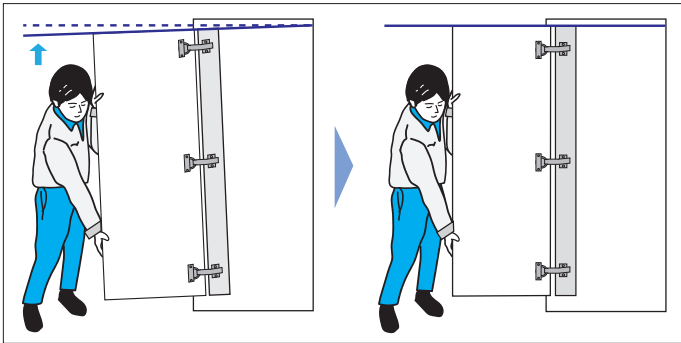

SUGATSUNE

ALT-ST20-D360 POCKET DOOR SYSTEM

INSET/ Door Height: 31-1/2" - 94-1/2"

- Pocket Door System (Inset / Soft-Close) with door alignment adjustability. Featuring Olympia soft-close hinges with 5-speed precision adjustability for door closing speed.
- The hanging angle of the door can be easily adjusted and prevent door sag. When installing, the door can be lifted upward into 5 different angles.
- The sliding system allows doors to retract inside cabinets. Doors will not occupy space, providing full access to inside of cabinets.
- Available slide lengths: 16", 19", 22", 24" and 28".
- Durability: successfully passed 40,000 open/close private cycles.

POCKET DOOR SYSTEM (INSET)

ALT-ST20-D360

- Create a clean design with doors that can conveniently pocket away.
- Can manage doors up to 94-1/2" (2400 mm) tall weighing up to 44 lbs (20 kg).
- 5-speed adjustable soft-closing dampers (Uses 360 Olympia Hinges)
- 5-stage angle adjustment eliminating sagging doors
- L-Shaped connecting plate minimizing racking and reduces door sag.
- Available slide lengths: 16", 19", 22", 24" and 28".
- Durability: successfully passed 40,000 open/close private cycles.

Installation Example

Easy Door Alignment Adjustment

When installing, you can adjust the hanging angle just by lifting up the door.

Installation Example

- Number of slides
- S type : 2 pairs
- M type : 3 pairs
- L type : 4 pairs
- LL type : 4 pairs