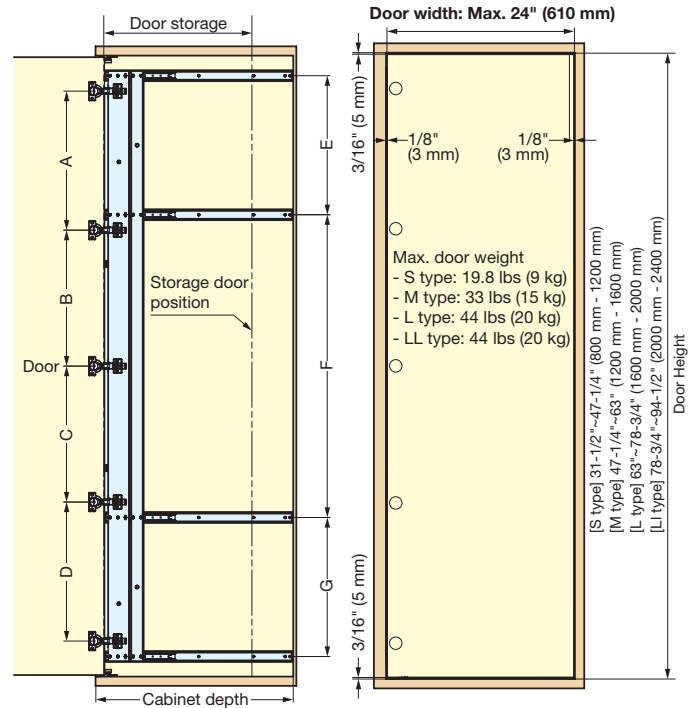

Installation Example