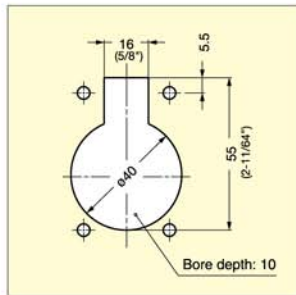

# FOLDING RING PULL

26901

Cut Out Dimensions

Item No.	Weight (g)	Box (pcs)	Carton (pcs)
26901	85	20	100

Material	Finish
316 Stainless Steel	Polished

[www.sugatsune.com](http://www.sugatsune.com)

**LAMP**  
by SUGATUNE