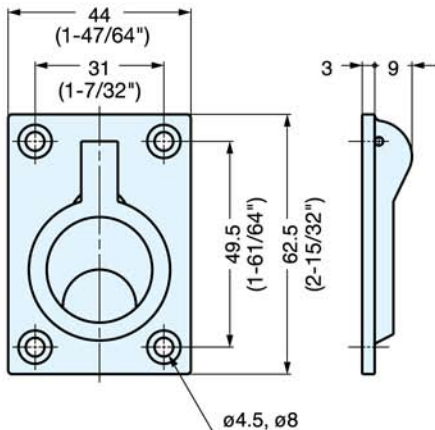

# FOLDING RING PULL

26901

Cut Out Dimensions

Item No.	Weight (g)	Box (pcs)	Carton (pcs)
26901	85	20	100

Material	Finish
316 Stainless Steel	Polished

[www.sugatsune.com](http://www.sugatsune.com)

**LAMP**  
by SUGATUNE