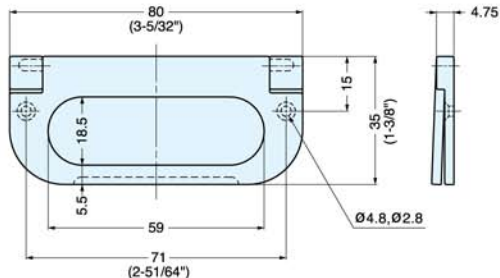

FOLDING RING PULL

3261, 3262 SERIES

3262200/SN

3261500/SN

3262200/SN

Item No.	Weight (g)	Box (pcs)	Carton (pcs)
3261500/SN	49.3	25	250
3262200/SN	26		600

Material	Finish
Zinc Alloy	Satin Nickel