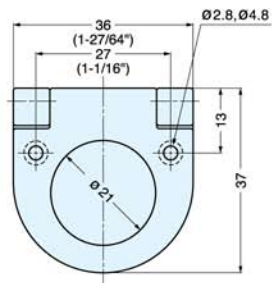

FOLDING RING PULL

3261, 3262 SERIES

3262200/SN

3261500/SN

3262200/SN

Item No.	Weight (g)	Box (pcs)	Carton (pcs)
3261500/SN	49.3	25	250
3262200/SN	26		600

Material	Finish
Zinc Alloy	Satin Nickel