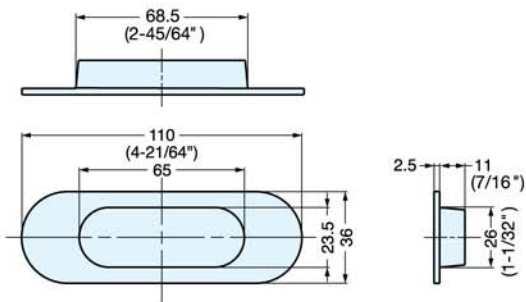

RECESSED PULL

3922 SERIES

3922038/SN

3922400/CR

Bore Dimensions

| Item No. | Weight (g) | Box (pcs) | Carton (pcs) |
|------------|------------|-----------|--------------|
| 3922038/SN | 70.9 | 25 | 250 |
| 3922400/CR | | | |