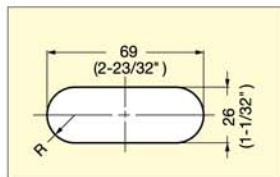

RECESSED PULL

3922 SERIES

3922038/SN

3922400/CR

Bore Dimensions

| Item No. | Weight (g) | Box (pcs) | Carton (pcs) |
|------------|------------|-----------|--------------|
| 3922038/SN | 70.9 | 25 | 250 |
| 3922400/CR | | | |