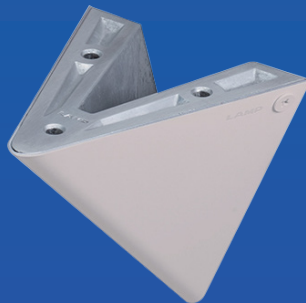

BK-TR100

Supports up to 179 lbs/ per bracket