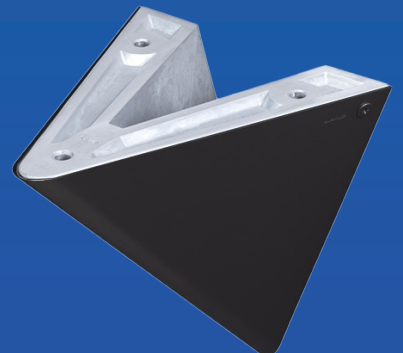

BK-TR200

Supports up to 224 lbs/ per bracket