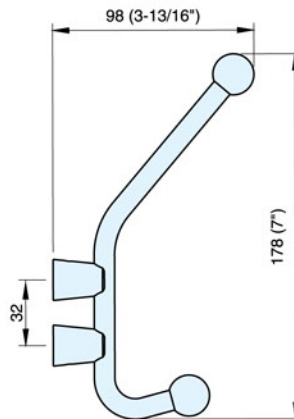

# COAT HOOK

LOAD CAPACITY  
10 kg  
22 lbs

STEEL

STAINLESS  
303  
STEEL

STAINLESS  
304  
STEEL

## DSH-03

- Supplied with screws, brackets, plastic expansion anchors and allen key.

Installation

Item No.	Load Capacity (kg)	Weight (g)	Box (pcs)	Carton (pcs)	Material	Finish
DSH-03	10 (22 lbs)	71	5	50	303/304 Stainless Steel	Satin