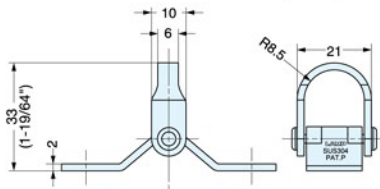

BUTTERFLY HOOK

LOAD CAPACITY
3~8 kg
6.6~17.6 lbs

DZ-270

- Eyelet swivels for various installation applications.
- Hinged leaves for flush or corner mount.
- Includes 1/2" (M4 x 12) long screws.

Installation

A. 270° Surface, Inner Corner

B. 180° Surface, Flush

C. 90° Outer Corner

Material	Finish
304 Stainless Steel	Polished

Item No.	Load Capacity A (270°)		Load Capacity B (180°)		Load Capacity C (90°)		Weight (g)	Box (pcs)	Carton (pcs)
	Horizontal	Vertical	Horizontal	Vertical	Horizontal	Vertical			
DZ-270	5.6 kg (12.3 lbs)	6 kg (13.2 lbs)	6 kg (13.2 lbs)	8 kg (17.6 lbs)	3 kg (6.6 lbs)	8 kg (17.6 lbs)	29	50	500