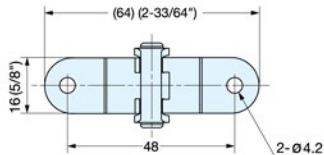

BUTTERFLY HOOK

LOAD CAPACITY
3~8 kg
6.6~17.6 lbs

DZ-270

- Eyelet swivels for various installation applications.
- Hinged leaves for flush or corner mount.
- Includes 1/2" (M4 x 12) long screws.

Installation

A. 270° Surface, Inner Corner

B. 180° Surface, Flush

C. 90° Outer Corner

Material	Finish
304 Stainless Steel	Polished

Item No.	Load Capacity A (270°)		Load Capacity B (180°)		Load Capacity C (90°)		Weight (g)	Box (pcs)	Carton (pcs)
	Horizontal	Vertical	Horizontal	Vertical	Horizontal	Vertical			
DZ-270	5.6 kg (12.3 lbs)	6 kg (13.2 lbs)	6 kg (13.2 lbs)	8 kg (17.6 lbs)	3 kg (6.6 lbs)	8 kg (17.6 lbs)	29	50	500