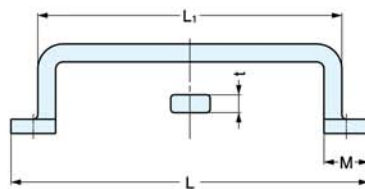

# LARGE TRANSOM HANDLE

## FT-200, 280

Material	Finish
316 Stainless Steel	Mirror

Item No.	L	L <sub>1</sub>	C	C <sub>1</sub>	B <sub>1</sub>	B	H	T	t	M	Weight (g)	Box (pcs)	Carton (pcs)
FT-200	200	170	175 ( 6-57/64" )	45	22	70	50 (1-31/32")	8	10	25	586	1	20
FT-280	280	250	253 ( 9-31/32" )	55	26	80	62 ( 2-7/16" )	10	12	27	1088		10