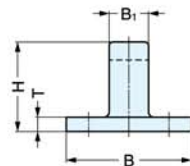

## FT-200, 280

Material	Finish
316 Stainless Steel	Mirror

Item No.	L	L <sub>1</sub>	C	C <sub>1</sub>	B <sub>1</sub>	B	H	T	t	M	Weight (g)	Box (pcs)	Carton (pcs)
FT-200	200	170	175 ( 6-57/64" )	45	22	70	50 (1-31/32")	8	10	25	586	1	20
FT-280	280	250	253 ( 9-31/32" )	55	26	80	62 ( 2-7/16" )	10	12	27	1088		10