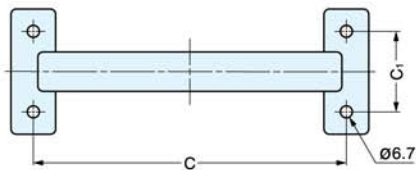

## FT-200, 280

Material	Finish
316 Stainless Steel	Mirror

Item No.	L	L <sub>1</sub>	C	C <sub>1</sub>	B <sub>1</sub>	B	H	T	t	M	Weight (g)	Box (pcs)	Carton (pcs)
FT-200	200	170	175 ( 6-57/64" )	45	22	70	50 (1-31/32")	8	10	25	586	1	20
FT-280	280	250	253 ( 9-31/32" )	55	26	80	62 ( 2-7/16" )	10	12	27	1088		10