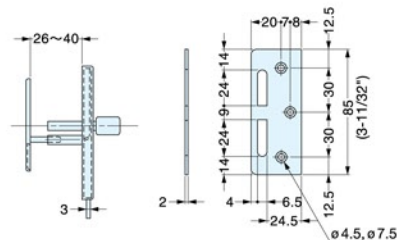

SLIDING DOOR LATCH (W/INDICATOR)

HC-70H

Opposite Side

- Sliding latch with indicator.
- Slide knob to lock and unlock.
- Large knob for easy operation.
- Non-handed.
- Slim design suitable for various applications.
- For door thickness 26~40 mm.

Installation

Bore Dimensions

Item No.	Weight (g)	Box (pcs)	Carton (pcs)
HC-70H	297	5	50

Material	Finish
304 Stainless Steel, Brass	Satin