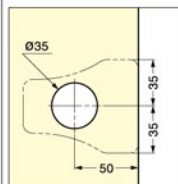

SLIDING DOOR LATCH (W/INDICATOR)

HC-70H

Opposite Side

- Sliding latch with indicator.
- Slide knob to lock and unlock.
- Large knob for easy operation.
- Non-handed.
- Slim design suitable for various applications.
- For door thickness 26~40 mm.

Installation

Bore Dimensions

Item No.	Weight (g)	Box (pcs)	Carton (pcs)
HC-70H	297	5	50

Material	Finish
304 Stainless Steel, Brass	Satin