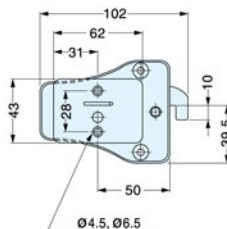

SLIDING DOOR LATCH (W/INDICATOR)

HC-70H

Opposite Side

- Sliding latch with indicator.
- Slide knob to lock and unlock.
- Large knob for easy operation.
- Non-handed.
- Slim design suitable for various applications.
- For door thickness 26~40 mm.

Installation

Bore Dimensions

Item No.	Weight (g)	Box (pcs)	Carton (pcs)
HC-70H	297	5	50

Material	Finish
304 Stainless Steel, Brass	Satin