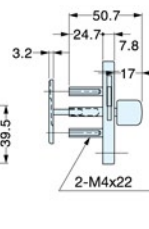

SLIDING DOOR LATCH (W/INDICATOR)

HC-70H

Opposite Side

- Sliding latch with indicator.
- Slide knob to lock and unlock.
- Large knob for easy operation.
- Non-handed.
- Slim design suitable for various applications.
- For door thickness 26~40 mm.

Installation

Bore Dimensions

Item No.	Weight (g)	Box (pcs)	Carton (pcs)
HC-70H	297	5	50

Material	Finish
304 Stainless Steel, Brass	Satin