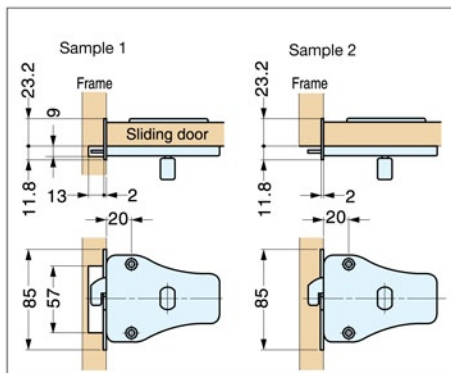

SLIDING DOOR LATCH (W/INDICATOR)

HC-70H

Opposite Side

- Sliding latch with indicator.
- Slide knob to lock and unlock.
- Large knob for easy operation.
- Non-handed.
- Slim design suitable for various applications.
- For door thickness 26~40 mm.

Installation

Bore Dimensions

Item No.	Weight (g)	Box (pcs)	Carton (pcs)
HC-70H	297	5	50

Material	Finish
304 Stainless Steel, Brass	Satin