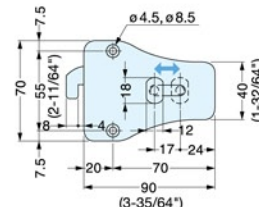

SLIDING DOOR LATCH (W/INDICATOR)

HC-70H

Opposite Side

- Sliding latch with indicator.
- Slide knob to lock and unlock.
- Large knob for easy operation.
- Non-handed.
- Slim design suitable for various applications.
- For door thickness 26~40 mm.

Installation

Bore Dimensions

Item No.	Weight (g)	Box (pcs)	Carton (pcs)
HC-70H	297	5	50

Material	Finish
304 Stainless Steel, Brass	Satin