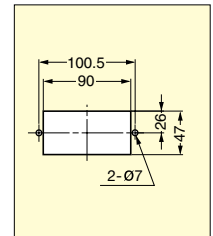

RECESSED PULL

HH-AS2

*Titanium version available upon request.

Item No.	Weight (g)	Box (pcs)	Carton (pcs)	Material	Finish
HH-AS2	50	12	240	304 Stainless Steel	Satin

RECESSED PULL

HH-AS3

Item No.	Weight (g)	Box (pcs)	Carton (pcs)	Material	Finish
HH-AS3	50	12	240	304 Stainless Steel	Satin

RECESSED PULL

ES-611

ET
(Male Studs/Copper)

IT
(M4 Female Studs/Copper
with M4 x 25 Steel screws)

WO
(Weld-on)

* ES-611/ET: Male studs/
Copper M5 x 0.8 Length 10

* ES-611/IT: Female studs/
Copper M4 x 0.7 Depth 6