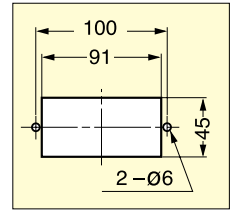

RECESSED PULL

HH-AS2

*Titanium version available upon request.

Item No.	Weight (g)	Box (pcs)	Carton (pcs)	Material	Finish
HH-AS2	50	12	240	304 Stainless Steel	Satin

RECESSED PULL

HH-AS3

Item No.	Weight (g)	Box (pcs)	Carton (pcs)	Material	Finish
HH-AS3	50	12	240	304 Stainless Steel	Satin

RECESSED PULL

ES-611

ET
(Male Studs/Copper)

IT
(M4 Female Studs/Copper
with M4 x 25 Steel screws)

WO
(Weld-on)

* ES-611/ET: Male studs/
Copper M5 x 0.8 Length 10

* ES-611/IT: Female studs/
Copper M4 x 0.7 Depth 6