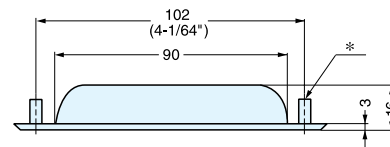

RECESSED PULL

ES-611

ET
(Male Studs/Copper)

IT
(M4 Female Studs/Copper
with M4 x 25 Steel screws)

WO
(Weld-on)

* ES-611/ET: Male studs/
Copper M5 x 0.8 Length 10

* ES-611/IT: Female studs/
Copper M4 x 0.7 Depth 6