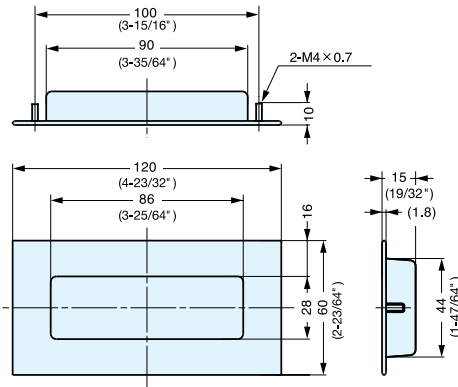

RECESSED PULL

HH-AS2

*Titanium version available upon request.

Item No.	Weight (g)	Box (pcs)	Carton (pcs)	Material	Finish
HH-AS2	50	12	240	304 Stainless Steel	Satin

RECESSED PULL

HH-AS3

Item No.	Weight (g)	Box (pcs)	Carton (pcs)	Material	Finish
HH-AS3	50	12	240	304 Stainless Steel	Satin

RECESSED PULL

ES-611

ET
(Male Studs/Copper)

IT
(M4 Female Studs/Copper
with M4 x 25 Steel screws)

WO
(Weld-on)

* ES-611/ET: Male studs/
Copper M5 x 0.8 Length 10

* ES-611/IT: Female studs/
Copper M4 x 0.7 Depth 6