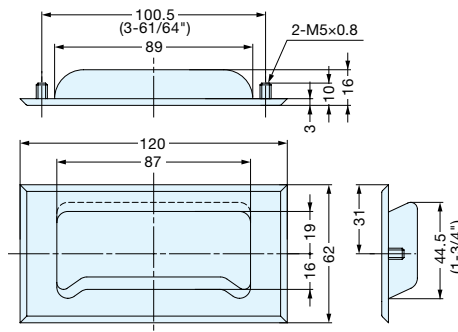

RECESSED PULL

HH-AS2

*Titanium version available upon request.

Item No.	Weight (g)	Box (pcs)	Carton (pcs)	Material	Finish
HH-AS2	50	12	240	304 Stainless Steel	Satin

RECESSED PULL

HH-AS3

Item No.	Weight (g)	Box (pcs)	Carton (pcs)	Material	Finish
HH-AS3	50	12	240	304 Stainless Steel	Satin

RECESSED PULL

ES-611

ET
(Male Studs/Copper)

IT
(M4 Female Studs/Copper
with M4 x 25 Steel screws)

WO
(Weld-on)

* ES-611/ET: Male studs/
Copper M5 x 0.8 Length 10

* ES-611/IT: Female studs/
Copper M4 x 0.7 Depth 6