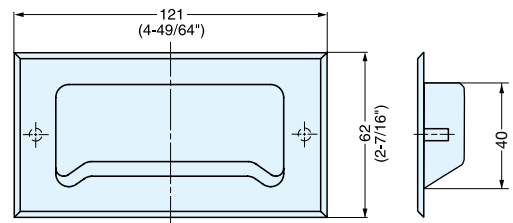

RECESSED PULL

ES-611

ET
(Male Studs/Copper)

IT
(M4 Female Studs/Copper
with M4 x 25 Steel screws)

WO
(Weld-on)

* ES-611/ET: Male studs/
Copper M5 x 0.8 Length 10

* ES-611/IT: Female studs/
Copper M4 x 0.7 Depth 6

Item No.	Weight (g)	Box (pcs)	Carton (pcs)	Material	Finish
ES-611/ET	68	20	200	304 Stainless Steel	Satin
ES-611/IT	60				
ES-611/WO					