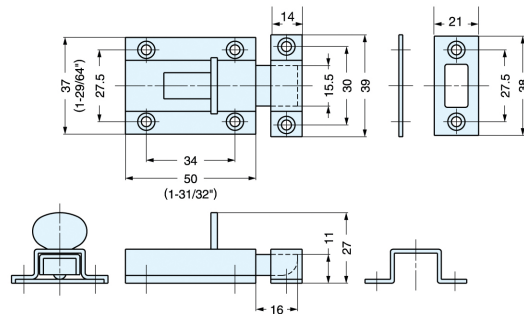

SLIDE BOLT

KR-50

- Supplied with mortise and surface strike.

Item No.	Weight (g)	Box (pcs)	Carton (pcs)	Material	Finish
KR-50	80	20	200	304 Stainless Steel	Satin