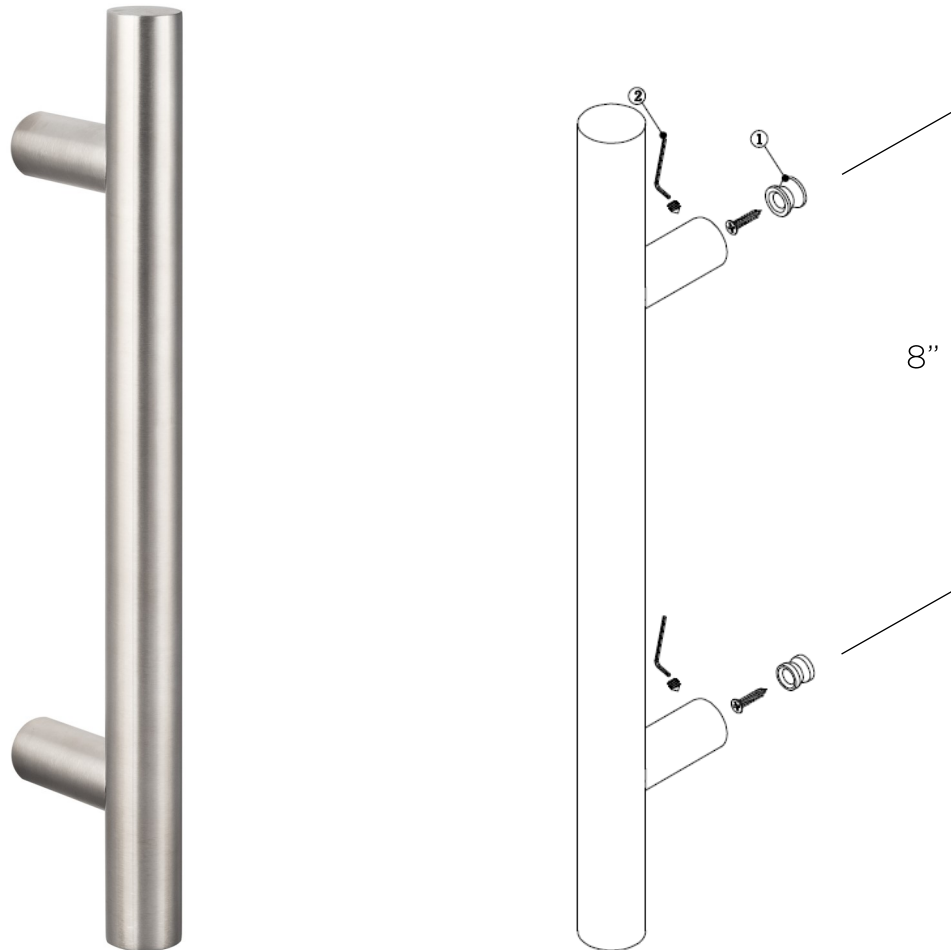

## Ladder Handle

**DESCRIPTION**

**PRODUCT CODE**

**CASE**

Ladder barn door handle, single-sided, 12"	BARN-RD1	12
Ladder barn door handle, double-sided, 12"	BARN-RD2	12

**Finishes**

- FBL Flat Black
- 32D Satin Stainless
- 26 Polished Chrome

**Door Handing**

Non-handed

**Door Thickness**

For double-sided: 1 3/8"-2"  
 For single-sided:  
 Any thickness. Face-mounted

**Materials**

Stainless steel  
 All metal parts