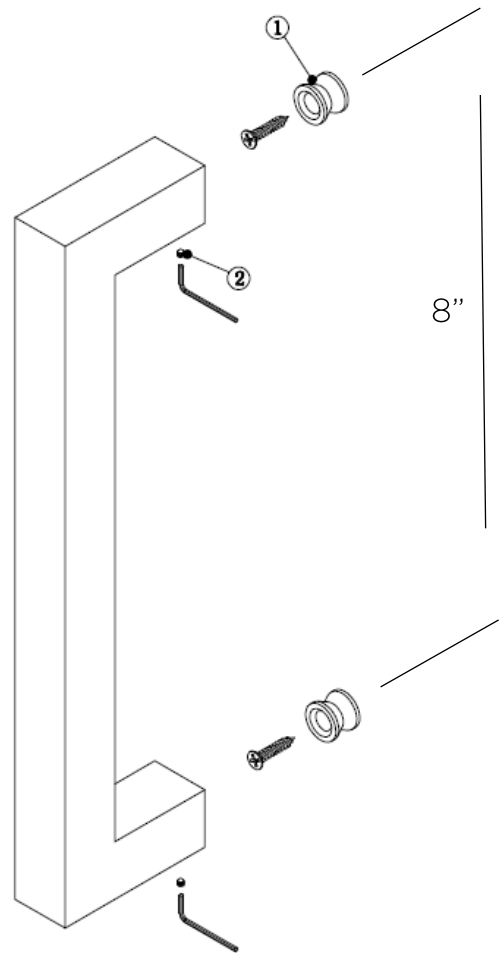

## Square Handle

DESCRIPTION	PRODUCT CODE	CASE
Square barn door handle, single-sided, 9"	BARN-SQ1	12
Square barn door handle, double-sided, 9"	BARN-SQ2	12

### Door Thickness

For double-sided: 1 3/8"-2"  
 For single-sided:  
 Any thickness. Face-mounted