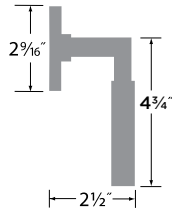

**Levanto Lever**

- NI Nickel
- 26 Polished Chrome
- FBL Flat Black
- SB Satin Brass

**Rosette**

- PASSAGE ROSETTE LV101
- PRIVACY ROSETTE LV102
- DUMMY ROSETTE LV100

**Grip**

- KNURLED GRIP LVGRIP-KN
- SMOOTH GRIP LVGRIP-SM
- WALNUT GRIP LVGRIP-WN