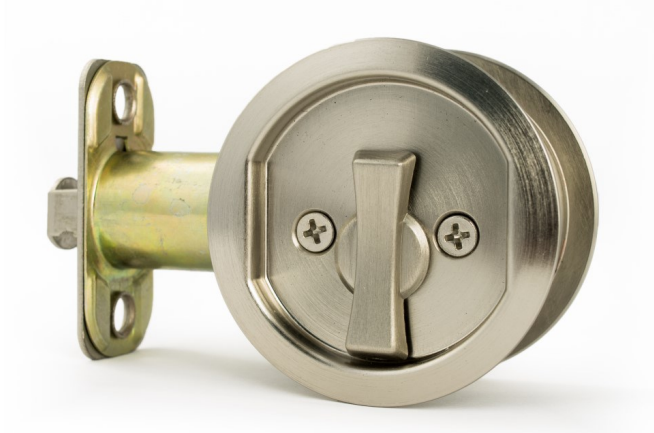

## Round Pocket

DESCRIPTION	PRODUCT CODE	CASE
Passage (hall/closet) Both sides always free	DP-R01	24
Privacy (bed/bath) Locked by thumb turn. Unlocked by thumb turn,	DP-R02	24

### Finishes

- 15 Satin Nickel
- 26 Polished Chrome
- 11P Vintage Bronze
- FBL Flat Black
- SB Satin Brass

### Door Handing

Non-handed

### Latch

2 1/4" x 1" radius corner faceplate  
 Non-adjustable 2 3/8" or 2 3/4"  
 Retractable Pull/Push