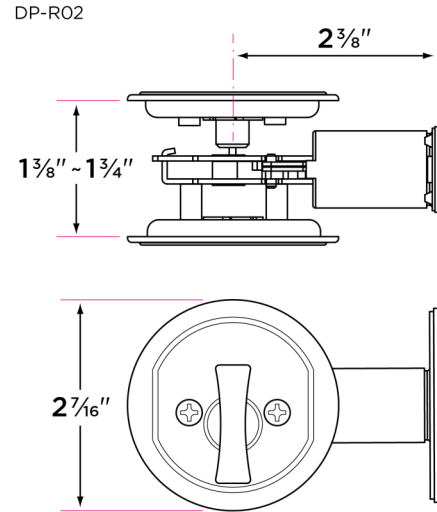

## Round Pocket

DESCRIPTION	PRODUCT CODE	CASE
Passage (hall/closet) Both sides always free	DP-R01	24
Privacy (bed/bath) Locked by thumb turn. Unlocked by thumb turn,	DP-R02	24

### Door Thickness

1 3/8" to 1 3/4"

### Latch

2 1/4" x 1" radius corner faceplate  
 Non-adjustable 2 3/8" or 2 3/4"  
 Retractable Pull/Push