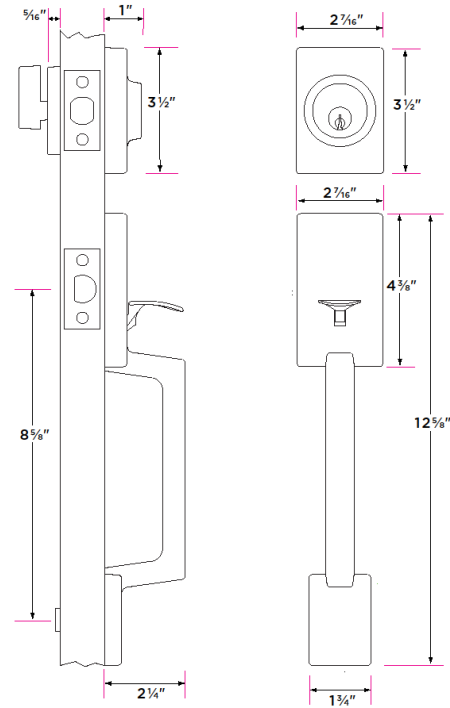

SH507

Stockholm Handleset

DESCRIPTION

PRODUCT CODE

CASE

Stockholm Handleset with Round Thumb Turn	SH507-R	6
Stockholm Handleset with Square Thumb Turn	SH507-S	6
Stockholm Dummy Handleset	SH500	6

Finishes

32D Stainless Steel
15 Satin Nickel
FBL Flat Black
26 Polished Chrome
11P Vintage Bronze

Door Handing

Non-handed

Door Thickness

1 3/8" to 1 3/4"
Expansion pack available for 2 1/4" thick doors

Key Cylinder

5 pin KW1
5 pin SC1 option

Strike Plate

2 1/4" x 1 3/4" full-lip radius corner standard
2 1/4" x 1" deadbolt strike

Latch

2 1/4" x 1" radius corner faceplate
Adjustable 2 3/8" or 2 3/4"
1/2" latch throw
1" deadbolt throw
Cut resistant bolt with hardened steel rolling insert

Door Prep

Crossbore 2 1/8"
Edgebore 1"

Materials