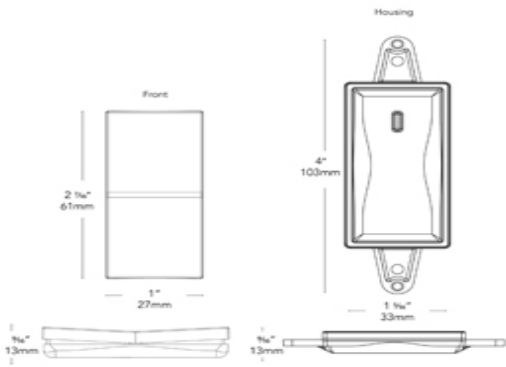

Controllers FREEDiM Series 2-Zone Deco Wall Dimmer 12V

L-WLD-2WAL-LA-1 - Light Almond

FreeDim Wall Dimmer

Physical Specs

Color:	Light Almond
Width (Inches):	1.31
Length (Inches):	4.00
Height (Inches):	0.56
Attached Cord:	No

Electrical Specs

Voltage:	3.00
Dimmable:	Yes

Light Output

UV Output:	No
------------	----

Installation Specs

Mount Type:	Surface
Linkable:	No
Trimmable:	No