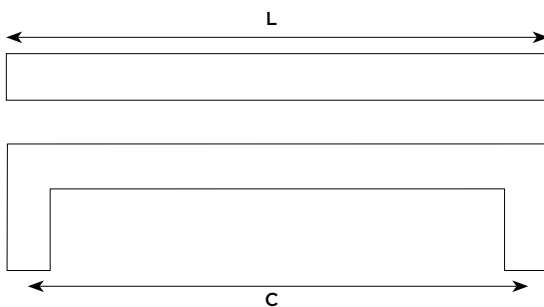

AP1182

BOW

BOW PLAIN SMALL FURNITURE PULL

DIMENSIONS

	AP1182 ###**
C	96mm / 3 25/32"
L	122mm / 4 13/16"
P	26mm / 1 1/32"
W	25mm / 1"

- C** Centre to centre
- L** Length overall
- P** Projection (at highest point)
- W** Width (at widest point)

Imperial measurements converted from metric to nearest 1/32nd"
Dimensional tolerance +/- 1.5mm

Leather Finishes

FINISHES

FIXINGS

Standard 2 of M4 x 16mm long pan head bolts

COORDINATING PRODUCTS

	Door Lever	C1011, C1012, C1414, C1010		Furniture Knob	AP1184, UP1189
	Door Pull	C1061, C1063, C1497, C1060		Furniture Pull	AP1183, AP1180, UP1186, UP1187
	Window Hardware	C1091, C1395, C2549		Bathroom Accessories	J1207, J1208, J1209