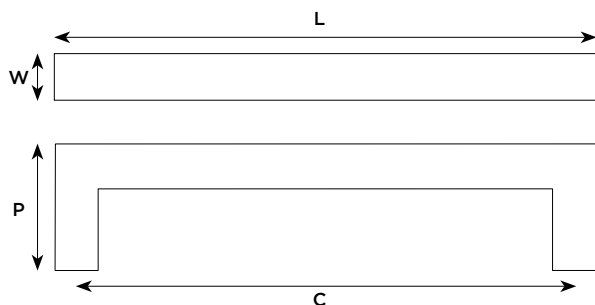

### DIMENSIONS

**C** Centre to centre  
**L** Length overall  
**P** Projection (at highest point)  
**W** Width (at widest point)

	H1192 ## 1037	H1192 ## 1036
<b>C</b>	64mm / 2 17/32"	96mm / 3 25/32"
<b>L</b>	75mm / 2 31/32"	106mm / 4 19/32"
<b>P</b>	31mm / 1 3/16"	31mm / 1 3/16"
<b>W</b>	26mm / 1 1/32"	26mm / 1 1/32"
	H1192 ## 1034	H1192 ## 1035
<b>C</b>	128mm / 5 1/16"	160mm / 6 5/16"
<b>L</b>	140mm / 5 1/2"	170mm / 6 23/32"
<b>P</b>	31mm / 1 3/16"	31mm / 1 3/16"
<b>W</b>	26mm / 1 1/32"	26mm / 1 1/32"

### FIXINGS

**Standard** 2 of M4 x 30mm long pan head bolts

**Alternative** M4 x 25mm / 30mm / 40mm / 50mm / 60mm pan head bolt