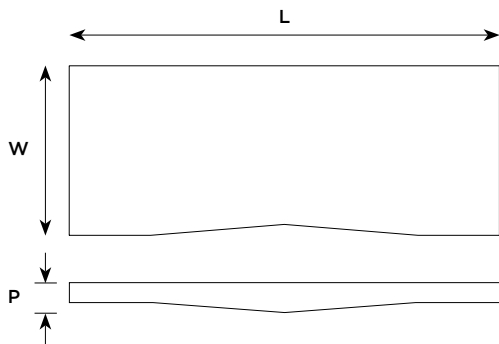

### DIMENSIONS

L1185	
L	200mm / 7 7/8"
P	25mm / 2 1/16"

**L** Length overall  
**P** Projection (at highest point)

Imperial measurements converted from metric to nearest 1/32nd"  
Dimensional tolerance +/- 1.5mm