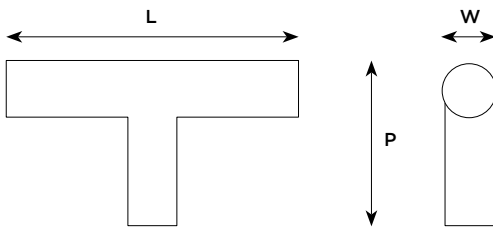

R1198

RECESS LEATHER

BARREL T-BAR FURNITURE PULL

Ø 12mm

DIMENSIONS

	R1198
L	60mm / 2 3/8"
P	31mm / 1 1/4"
W	12mm / 1/2"

- L** Length overall
- P** Projection (at highest point)
- W** Width (at widest point)

Imperial measurements converted from metric to nearest 1/32nd"
Dimensional tolerance +/- 1.5mm

Metal Finishes

Leather Finishes

FINISHES

FIXINGS

- Standard** M4 x 50mm long pan head bolt
- Alternative** M4 x 25mm / 30mm / 40mm / 60mm pan head bolt