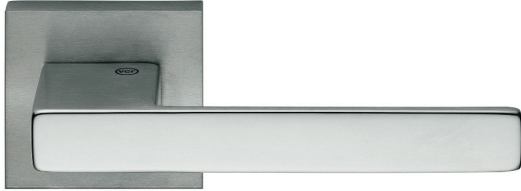

H 1045 Serie Bess

design Yoshimi Kono

Material nikrall zamak alloy UNI 3717/Materiale Lega Zama UNI 3717

Finish

	14	RP	RQ
	15	RP	RQ
	26	RP	RQ
	26D/26	RP	RQ

Finish

	15	EP	ER
	26	EP	ER
	26D/26	EP	ER

Note: Not available on NER - NEP multi point trim

Product Submittal

Custom finishes available
Spring assist built in rosette
Passage, privacy, dummy, multipoint, mortise hardware available
Accommodates all standard and some custom backset dimensions
A complete selection of other matching hardware may be available

Finishes

14= Polished Nickel
15= Satin Nickel
26= Polished Chrome
26D= Satin Chrome

Functions

PGE= passage
PCY= privacy
DMY= dummy
ML-F= mortise lock
MULTI-POINT TRIM

Trim Options

RP= standard plain style rosette
EP= plain style long escutcheon plates
ER= rectangular style long escutcheon plates
RQ= standard square style rosette