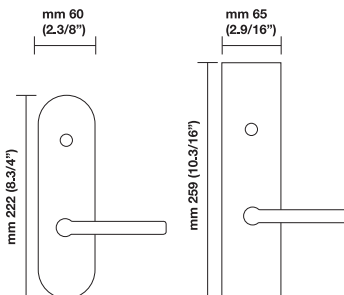

Finishes

14= Polished Nickel
15= Satin Nickel
26= Polished Chrome
26D= Satin Chrome

Functions

PGE= passage
PCY= privacy
DMY= dummy
ML-F= mortise lock
MULTI-POINT TRIM

Trim Options

RP= standard plain style rosette
EP= plain style long escutcheon plates
ER= rectangular style long escutcheon plates
RQ= standard square style rosette

Sizes/Misure

Window handle/Maniglia per finestra H 1045 F RS¹

Movement 4 click positions

Escutcheon options/Opzioni EP ER

To order Valli&Valli products, informations should be specified in the same sequence as the example given:

1.Lever/Knob	2.Trim options	3.Function	4.Finish	5.Handing	6.Backset	7.Miscellaneous
HXXX	RP	ML XX	03	RH	2.1/2"	2.1/4" thick

For small rosette, please specify RS/RSQ (45 mm rosette). RS pricing is the same as RP/RT pricing. Privacy RS also requires 105 RSP when ordering.
RQ (2.9/16" rosette) for standard 2.1/8" cross bore. RSQ pricing is the same as RQ. Privacy RSQ also requires 105 RSQ when ordering.
ET/EP = 03-26 Standard Finish, ER = 15-26-26D Standard Finish.
Conversion from metric to US measurement are approximate.