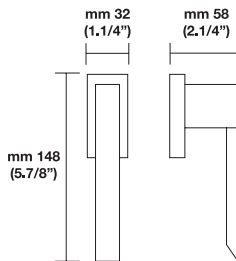

Finishes

14= Polished Nickel
15= Satin Nickel
26= Polished Chrome
26D= Satin Chrome

Functions

PGE= passage
PCY= privacy
DMY= dummy
ML-F= mortise lock
MULTI-POINT TRIM

Trim Options

RP= standard plain style rosette
EP= plain style long escutcheon plates
ER= rectangular style long escutcheon plates
RQ= standard square style rosette

Sizes/Misure

Window handle/Maniglia per finestra H 1045 F RS¹

Movement 4 click positions

Escutcheon options/Opzioni EP ER

To order Valli&Valli products, informations should be specified in the same sequence as the example given:

1.Lever/Knob	2.Trim options	3.Function	4.Finish	5.Handing	6.Backset	7.Miscellaneous
HXXX	RP	ML XX	03	RH	2.1/2"	2.1/4" thick

For small rosette, please specify RS/RSQ (45 mm rosette). RS pricing is the same as RP/RT pricing. Privacy RS also requires 105 RSP when ordering.
RQ (2.9/16" rosette) for standard 2.1/8" cross bore. RSQ pricing is the same as RQ. Privacy RSQ also requires 105 RSQ when ordering.
ET/EP = 03-26 Standard Finish, ER = 15-26-26D Standard Finish.
Conversion from metric to US measurement are approximate.