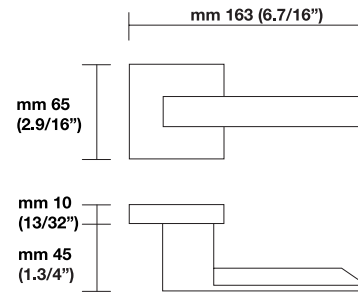

Finishes

14= Polished Nickel
15= Satin Nickel
26= Polished Chrome
26D= Satin Chrome

Functions

PGE= passage
PCY= privacy
DMY= dummy
ML-F= mortise lock
MULTI-POINT TRIM

Trim Options

RP= standard plain style rosette
EP= plain style long escutcheon plates
ER= rectangular style long escutcheon plates
RQ= standard square style rosette

Sizes/Misure

Window handle/Maniglia per finestra H 1045 F RS¹

Movement 4 click positions

Escutcheon options/Opzioni EP ER

To order Valli&Valli products, informations should be specified in the same sequence as the example given:

1.Lever/Knob	2.Trim options	3.Function	4.Finish	5.Handing	6.Backset	7.Miscellaneous
HXXX	RP	ML XX	03	RH	2.1/2"	2.1/4" thick

For small rosette, please specify RS/RSQ (45 mm rosette). RS pricing is the same as RP/RT pricing. Privacy RS also requires 105 RSP when ordering.
RQ (2.9/16" rosette) for standard 2.1/8" cross bore. RSQ pricing is the same as RQ. Privacy RSQ also requires 105 RSQ when ordering.
ET/EP = 03-26 Standard Finish, ER = 15-26-26D Standard Finish.
Conversion from metric to US measurement are approximate.