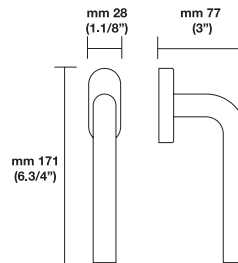

Window handle/Maniglia per finestra

H 415 F RS¹

Movement 4 click positions