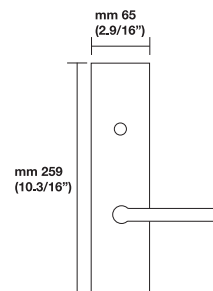

Escutcheon options/Opzioni

ERS

To order Valli&Valli products, informations should be specified in the same sequence as the example given:

1.Lever/Knob	2.Trim options	3.Function	4.Finish	5.Handing	6.Backset	7.Miscellaneous
HXXX	RP	ML XX	03	RH	2.1/2"	2.1/4" thick

For small rosette, please specify RS/RSQ (45 mm rosette). RS pricing is the same as RP/RT pricing. Privacy RS also requires 105 RSP when ordering.

RQ (2.9/16" rosette) for standard 2.1/8" cross bore. RSQ pricing is the same as RQ. Privacy RSQ also requires 105 RSQ when ordering.

ET/EP = 03-26 Standard Finish, ER = 15-26-26D Standard Finish.

Conversion from metric to US measurement are approximate.

Valli&Valli (U.S.A.) Inc.

Headquarter/Showroom

Valli&Valli (U.S.A.) Inc.
22 West 21st Street
6th Floor
New York, NY 10010
Tel. (212) 326 8811
Fax (212) 326 8816
Toll Free (877) 326 2565
Toll Free (800) 423 7161
E-mail: sales@vallivalli-us.com
E-mail: w.sales@vallivalli-us.com

Warehouse

Valli&Valli (U.S.A.) Inc.
100 Commerce Way, Suite 2
Hackensack, NJ 07601
Tel. (973) 249 0085
Fax (973) 249 0135

ASSA ABLOY, the global leader
in door opening solutions