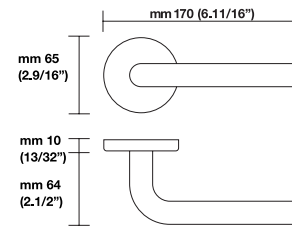

### Trim Options

RPS= standard stainless steel rosette  
ERS= rectangular style long escutcheon plates stainless steel

### Sizes/Misure

For small rosette, please specify RS/RSQ (45 mm rosette). RS pricing is the same as RP/RT pricing. Privacy RS also requires 105 RSP when ordering.

RQ (2.9/16" rosette) for standard 2.1/8" cross bore. RSQ pricing is the same as RQ. Privacy RSQ also requires 105 RSQ when ordering.